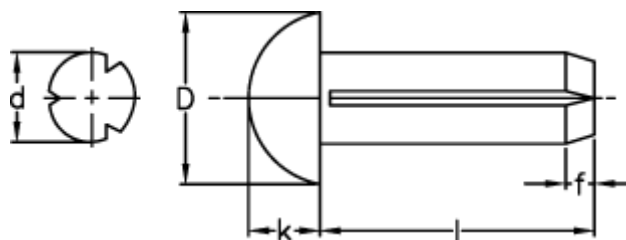

Article number: 08844127

Description: KLEE Slotted rivet N4 6x25, steel
DIN 1476/DIN-EN-Norm 28 746

Measures

D = 10.5

d = 6.0

f = 1.5

k = 3.6

Length = 7-35